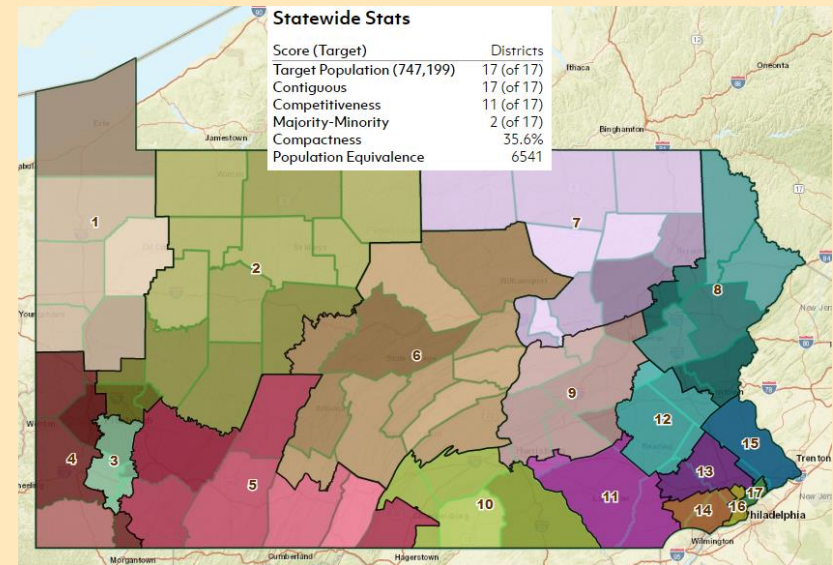

Statewide Higher Ed, 2nd Place

Thomas Joyce and Ben Nelson
(Drexel Univ., Philadelphia)

Draw the Lines