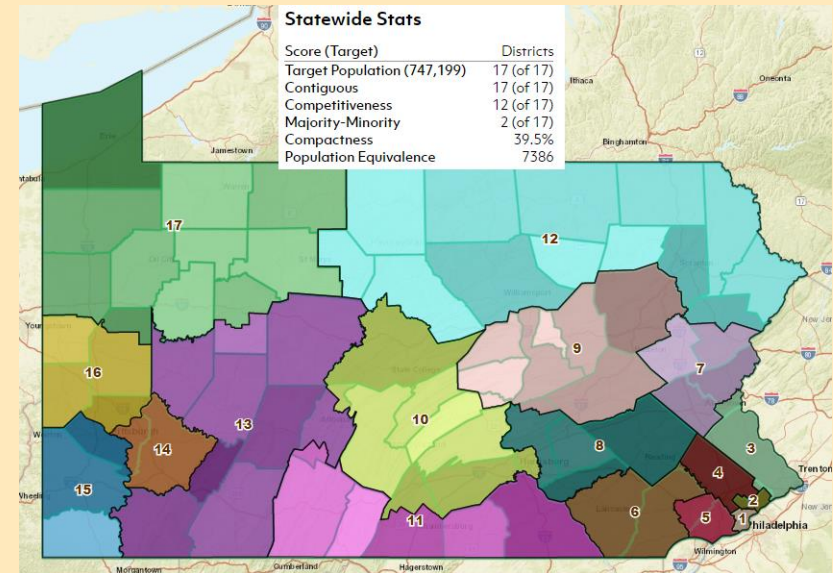

Statewide Youth, 2nd Place

Team Triple A Batteries
(Masterman H.S., Philadelphia)

Draw the Lines

Statewide Youth, 1st Place

Sam Stella

(Pine Richland H.S., Allegheny County)

Draw the Lines

Statewide Higher Ed, 2nd Place

Statewide Adult, Tied 2nd Place

Sara Stroman
(Philadelphia)

Draw the Lines

Statewide Adult, 1st Place

Sarah Buranskas
(Pittsburgh)

Draw the Lines

State House, 2nd Place

Blyden Potts
(Cumberland County)

Draw the Lines

State House, 1st Place

William Billingsley
(Wilkes Univ., Luzerne County)

Draw the Lines

State Senate, 2nd Place

Nathaniel Ropski
(Erie)

Draw the Lines

State Senate, 1st Place