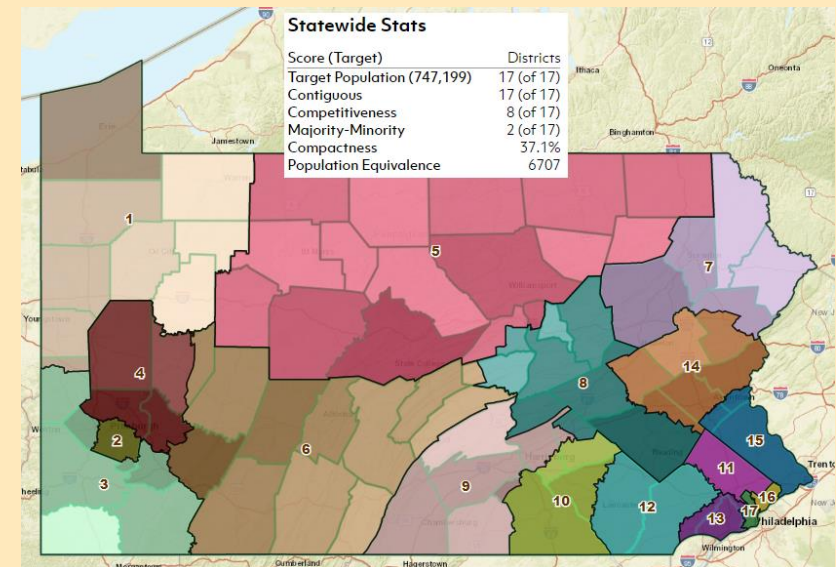

Statewide Youth, 2nd Place

Team Triple A Batteries
(Masterman H.S., Philadelphia)

Draw the Lines

Statewide Youth, 1st Place

Sam Stella

(Pine Richland H.S., Allegheny County)

Draw the Lines

Statewide Higher Ed, 2nd Place

Thomas Joyce and Ben Nelson
(Drexel Univ., Philadelphia)

Draw the Lines

Statewide Higher Ed, 1st Place

Ryan Cedzo
(Gannon Univ., Erie)

Draw the Lines

Statewide Adult, Tied 2nd Place

Athan Biss
(Bryn Mawr)

Draw the Lines

Statewide Adult, Tied 2nd Place

Sara Stroman
(Philadelphia)

Draw the Lines

Statewide Adult, 1st Place

Sarah Buranskas
(Pittsburgh)

Draw the Lines

State House, 2nd Place

Blyden Potts
(Cumberland County)

Draw the Lines

State House, 1st Place

William Billingsley
(Wilkes Univ., Luzerne County)

Draw the Lines

State Senate, 2nd Place

Nathaniel Ropski
(Erie)

Draw the Lines

State Senate, 1st Place