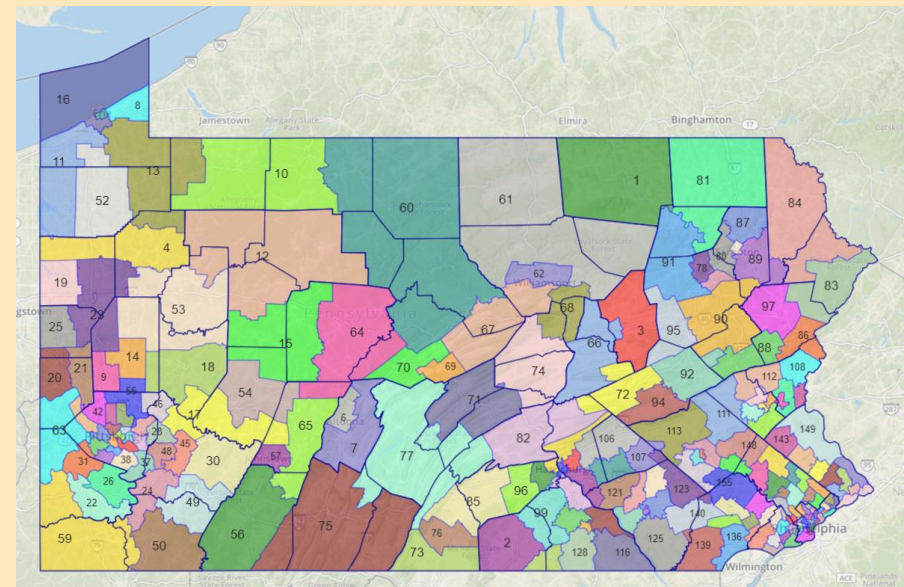

Statewide Youth, 2nd Place

Team Triple A Batteries
(Masterman H.S., Philadelphia)

Draw the Lines

Statewide Youth, 1st Place

Sam Stella

(Pine Richland H.S., Allegheny County)

Draw the Lines

Statewide Higher Ed, 2nd Place

Statewide Adult, Tied 2nd Place

Sara Stroman
(Philadelphia)

Draw the Lines

Statewide Adult, 1st Place

Sarah Buranskas
(Pittsburgh)

Draw the Lines

State House, 2nd Place

Blyden Potts
(Cumberland County)

Draw the Lines

State House, 1st Place

William Billingsley
(Wilkes Univ., Luzerne County)

Draw the Lines

State Senate, 2nd Place

Nathaniel Ropski
(Erie)

Draw the Lines

State Senate, 1st Place

Draw the Lines

East Higher Ed, 1st Place

Josh Weisman
(Penn State Univ., Bucks County)

Draw the Lines

West Higher Ed, 2nd Place

Carter Hanson
(Gettysburg College, Adams County)

Draw the Lines

Steven Adams
Whitehall HS
Lehigh County