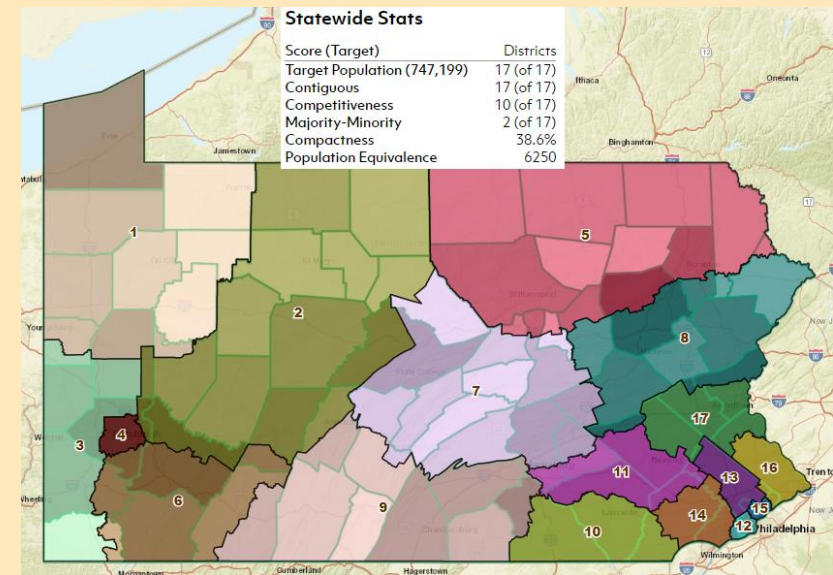

Statewide Youth, 2nd Place

Team Triple A Batteries
(Masterman H.S., Philadelphia)

Draw the Lines

Statewide Youth, 1st Place

Sam Stella

(Pine Richland H.S., Allegheny County)

Draw the Lines

Statewide Higher Ed, 2nd Place

Statewide Adult, Tied 2nd Place

Sara Stroman
(Philadelphia)

Draw the Lines

Statewide Adult, 1st Place

Sarah Buranskas
(Pittsburgh)

Draw the Lines

State House, 2nd Place

Blyden Potts
(Cumberland County)

Draw the Lines

State House, 1st Place

William Billingsley
(Wilkes Univ., Luzerne County)

Draw the Lines

State Senate, 2nd Place

Nathaniel Ropski
(Erie)

Draw the Lines

State Senate, 1st Place

Draw the Lines

East Higher Ed, 1st Place

Josh Weisman
(Penn State Univ., Bucks County)

Draw the Lines

West Higher Ed, 2nd Place

Carter Hanson
(Gettysburg College, Adams County)

Draw the Lines

Steven Adams
Whitehall HS
Lehigh County