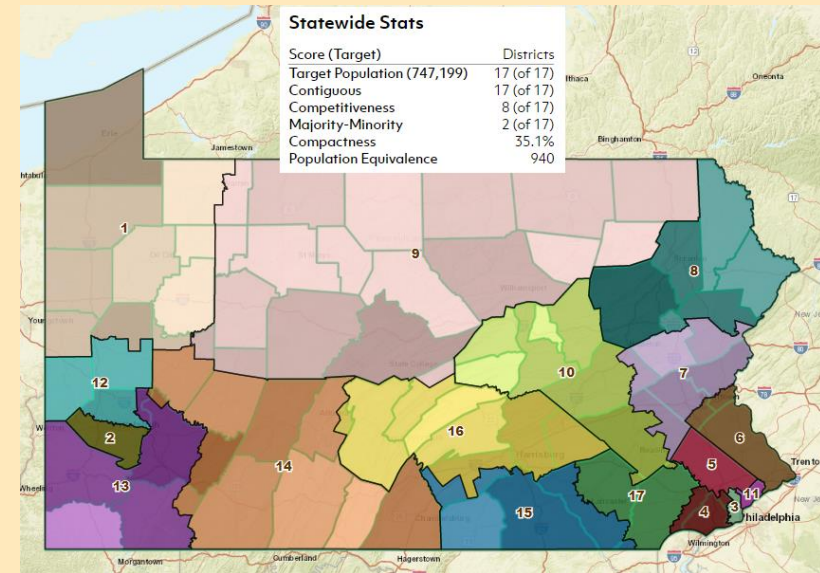

Statewide Youth, 2nd Place

Team Triple A Batteries
(Masterman H.S., Philadelphia)

Draw the Lines

Statewide Youth, 1st Place

Sam Stella

(Pine Richland H.S., Allegheny County)

Draw the Lines

Statewide Higher Ed, 2nd Place

Thomas Joyce and Ben Nelson
(Drexel Univ., Philadelphia)

Draw the Lines

Statewide Higher Ed, 1st Place

Ryan Cedzo
(Gannon Univ., Erie)

Draw the Lines

Statewide Adult, Tied 2nd Place

Athan Biss
(Bryn Mawr)

Draw the Lines

Statewide Adult, Tied 2nd Place

Sara Stroman
(Philadelphia)

Draw the Lines

Statewide Adult, 1st Place

Sarah Buranskas
(Pittsburgh)

Draw the Lines

State House, 2nd Place

Blyden Potts
(Cumberland County)

Draw the Lines

State House, 1st Place

William Billingsley
(Wilkes Univ., Luzerne County)

Draw the Lines

State Senate, 2nd Place

Nathaniel Ropski
(Erie)

Draw the Lines

State Senate, 1st Place