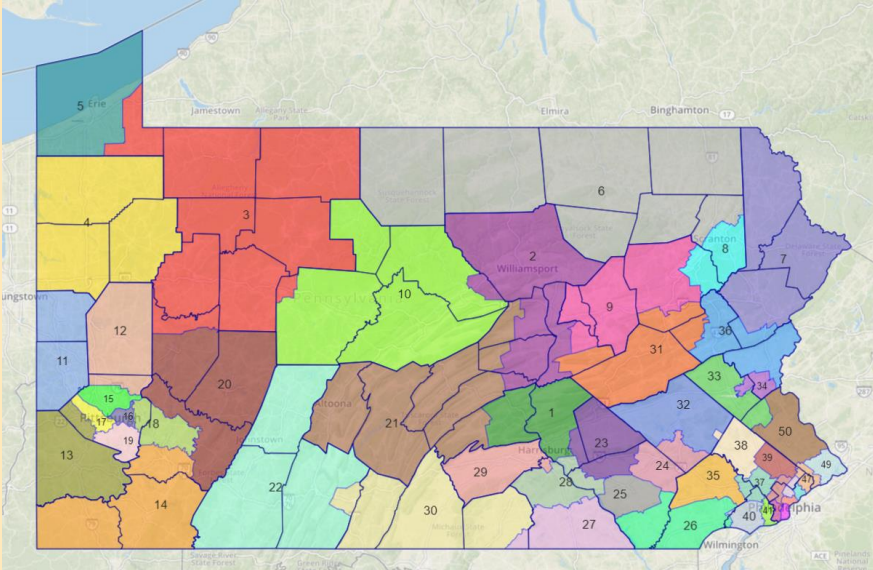

Statewide Adult, Tied 2nd Place

Sara Stroman
(Philadelphia)

Draw the Lines

Statewide Adult, 1st Place

Sarah Buranskas
(Pittsburgh)

Draw the Lines

State House, 2nd Place

Blyden Potts
(Cumberland County)

Draw the Lines

State House, 1st Place

William Billingsley
(Wilkes Univ., Luzerne County)

Draw the Lines

State Senate, 2nd Place

Nathaniel Ropski
(Erie)

Draw the Lines

State Senate, 1st Place

Blyden Potts
(Cumberland County)

Draw the Lines

East Youth, 2nd Place

Billy Gardiner
(Roman Catholic HS, Philadelphia)

Draw the Lines

West Youth, 2nd Place

Anti-Gerrymandering Gals
(Cumberland Valley HS, Mechanicsburg)

Draw the Lines

East Higher Ed, 1st Place

Josh Weisman
(Penn State Univ., Bucks County)

Draw the Lines

West Higher Ed, 2nd Place

Carter Hanson
(Gettysburg College, Adams County)

Draw the Lines

Steven Adams
Whitehall HS
Lehigh County