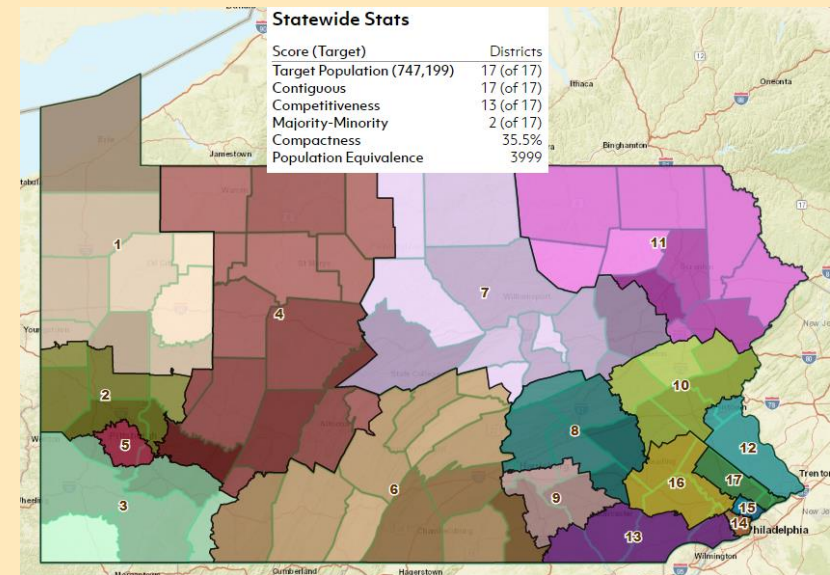

Statewide Higher Ed, 1st Place

Ryan Cedzo
(Gannon Univ., Erie)

Draw the Lines