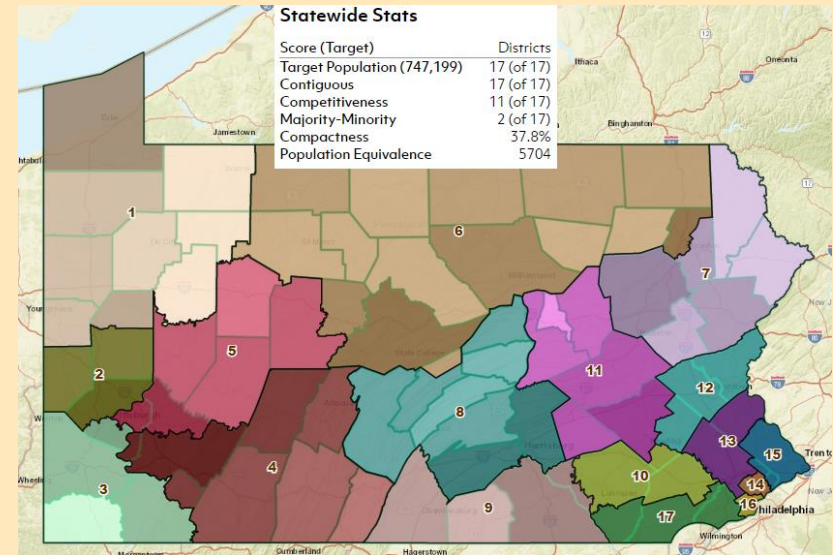

Statewide Youth, 2nd Place

Team Triple A Batteries
(Masterman H.S., Philadelphia)

Draw the Lines

Statewide Youth, 1st Place

Sam Stella

(Pine Richland H.S., Allegheny County)

Draw the Lines

Statewide Higher Ed, 2nd Place

Statewide Adult, Tied 2nd Place

Sara Stroman
(Philadelphia)

Draw the Lines

Statewide Adult, 1st Place

Sarah Buranskas
(Pittsburgh)

Draw the Lines

State House, 2nd Place

Blyden Potts
(Cumberland County)

Draw the Lines

State House, 1st Place

William Billingsley
(Wilkes Univ., Luzerne County)

Draw the Lines

State Senate, 2nd Place

Nathaniel Ropski
(Erie)

Draw the Lines

State Senate, 1st Place