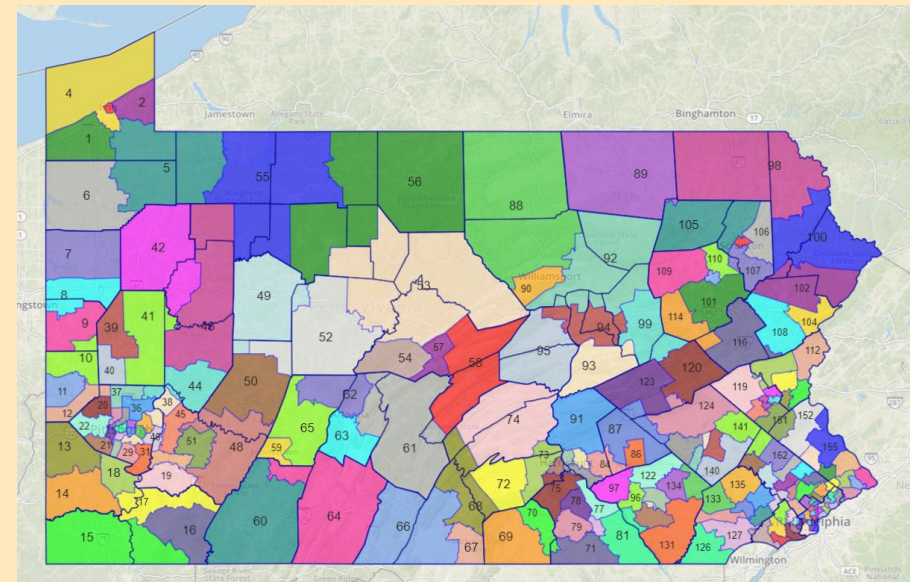

Statewide Youth, 2nd Place

Team Triple A Batteries
(Masterman H.S., Philadelphia)

Draw the Lines

Statewide Youth, 1st Place

Sam Stella

(Pine Richland H.S., Allegheny County)

Draw the Lines

Statewide Higher Ed, 2nd Place

Statewide Adult, Tied 2nd Place

Sara Stroman
(Philadelphia)

Draw the Lines

Statewide Adult, 1st Place

Sarah Buranskas
(Pittsburgh)

Draw the Lines

State House, 2nd Place

Blyden Potts
(Cumberland County)

Draw the Lines

State House, 1st Place

William Billingsley
(Wilkes Univ., Luzerne County)

Draw the Lines

State Senate, 2nd Place

Nathaniel Ropski
(Erie)

Draw the Lines

State Senate, 1st Place

Draw the Lines

East Higher Ed, 1st Place

Josh Weisman
(Penn State Univ., Bucks County)

Draw the Lines

West Higher Ed, 2nd Place

Carter Hanson
(Gettysburg College, Adams County)

Draw the Lines

Steven Adams
Whitehall HS
Lehigh County