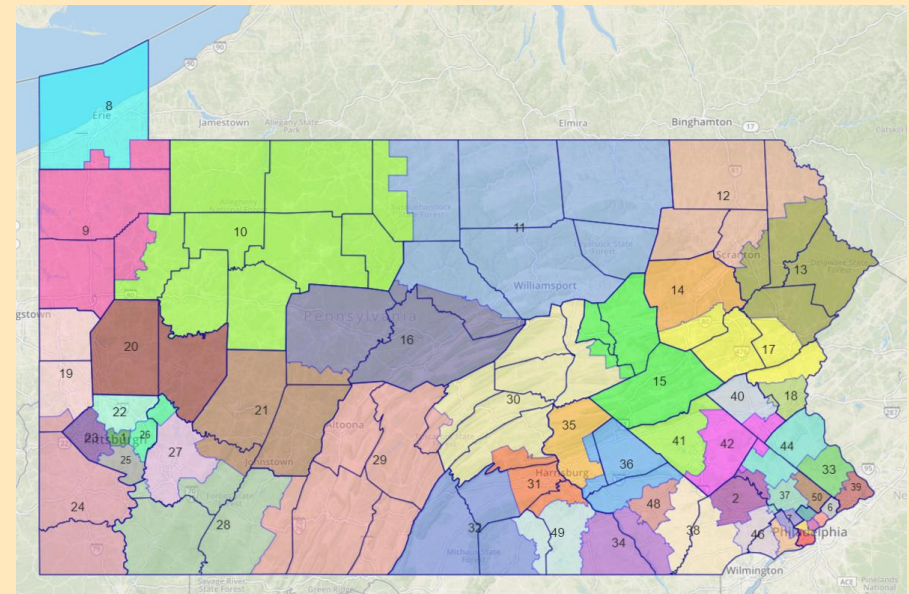

Statewide Adult, Tied 2nd Place

Sara Stroman
(Philadelphia)

Draw the Lines

Statewide Adult, 1st Place

Sarah Buranskas
(Pittsburgh)

Draw the Lines

State House, 2nd Place

Blyden Potts
(Cumberland County)

Draw the Lines

State House, 1st Place

William Billingsley
(Wilkes Univ., Luzerne County)

Draw the Lines

State Senate, 2nd Place

Nathaniel Ropski
(Erie)

Draw the Lines

State Senate, 1st Place

Blyden Potts
(Cumberland County)

Draw the Lines

East Youth, 2nd Place

Billy Gardiner
(Roman Catholic HS, Philadelphia)

Draw the Lines

West Youth, 2nd Place

Anti-Gerrymandering Gals
(Cumberland Valley HS, Mechanicsburg)

Draw the Lines

East Higher Ed, 1st Place

Josh Weisman
(Penn State Univ., Bucks County)

Draw the Lines

West Higher Ed, 2nd Place

Carter Hanson
(Gettysburg College, Adams County)

Draw the Lines

Steven Adams
Whitehall HS
Lehigh County